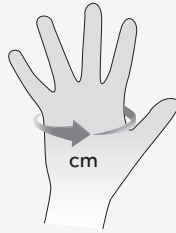

GLOVES SIZES

cm	inch	size
16-17	6,3"-6,7	5/5,5 XXS
18-19	7,09"-7,49"	6/6,5 XS
20-21	7,88"-8,27"	7/7,5 S
22-23	8,67"-9,06"	8/9,5 M
24-25	9,46"-9,85"	9/9,5 L
26	10,24"	10/10,5 XL