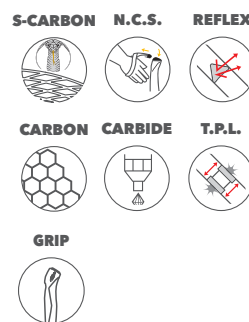

Vario Fit + Carbide
05/15 + 08/15

Walking pad

Sport pad - 05/33

03/37 ø38

15 PA

Inverso Ca

Snake Carbon
700835132

Size