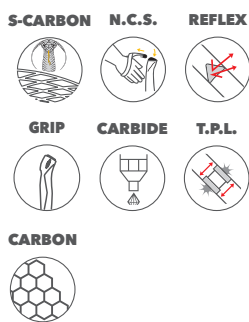

Carbon XT 2S-80

Snake Carbon
700835147

Size

167 g / 5.89 oz
78/135 cm / 32"/54"

Material

S-Carbon 80 Ø 16/14 mm

Grip

Dual Cork 01/37

Strap

NCS Comfort 02/36 NCS

Basket

TR 03/37F

Tip

Vario Fit + Carbide
05/15 + 08/15