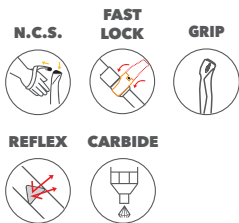

NEW

Tour XT F.L.
700835155

Size
210 g / 7.40 oz
59/130 cm / 24"/52"

Material
ALU F56 - Ø 16/14/12 mm

Grip
Dual Cork 01/37

Strap
NCS Comfort 02/36 NCS

Basket
TR 03/37F

Tip
Vario Fit + Carbide
05/15 + 08/15

Walking pad
Sport pad - 05/33

Stretch Lite
700835252

Size
200 g / 7.05 oz
75/130 cm / 30"/52"

Material
ALU F56 - Ø 16/14 mm

Grip
Dual Cork 01/37

Strap
NCS Comfort 02/36 NCS

Basket
TR 03/37F

Tip
Carbide 05/15 + Carbide 08/15

Walking pad
Sport pad - 05/33

Stretch
700835253

Size
204 g / 7.20 oz
75/130 cm / 30"/52"

Material
ALU F56 - Ø 16/14 mm

Grip
Dual Tech Black-White 01/25

Strap
NCS Comfort 02/36 NCS

Basket
TR 03/37F

Tip
Vario Fit+ Carbide
05/15 + 08/15

Walking pad
Sport pad - 05/33