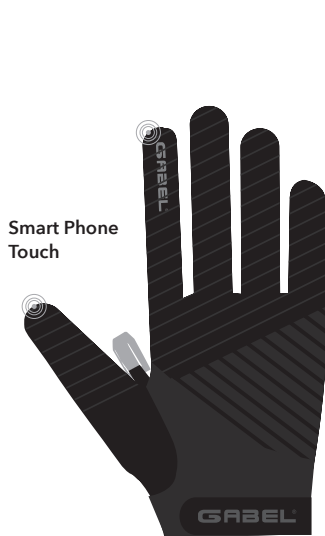

03/37 ø38

NORDIC GLOVES NCS

N.C.S. GLOVE

1

2

3

4

GLOVES SIZES

Wind Tech blk/green NCS
8015012100006/7/8/9/10
(1 pair)

Smart Phone Touch

Smart Phone Touch

Smart Phone Touch

Ergo Pro NCS
80150113001 grey - 80150113002 white - 80150113003 yellow

Ergo Lite NCS

80150114001 grey - 80150114002 white - 80150114003 yellow