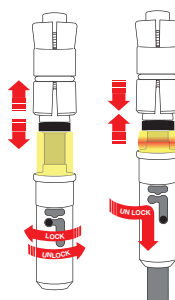

Tip
05/50 Carbide

Optional
Nordic walking bag
Adjustable trekking bag
Basket - 03/39 ø120

ANTI IMPACT

ANTI IMPACT
ON/OFF SPRING SYSTEM

The anti-impact system patented by Gabel absorbs at its maximum and vibrations caused by the collision with the ground and eliminates the transmission of the bad vibrations (lower than 100Hz). Gabel Anti-Impact: the best comfort you can ask for.