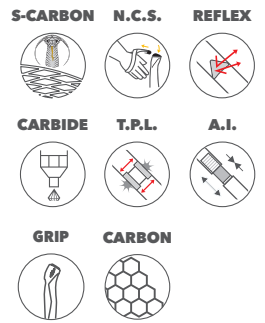

Material
S-Carbon 100 Ø 14
Carbon Ø 16 mm

Grip
Dual Cork 01/37

Strap
NCS Comfort 02/36 NCS

Basket
TR 03/37F

Tip
Vario Fit + Carbide
05/15 + 08/15

Walking pad
Sport pad - 05/33

03/37 ø38

20 PA