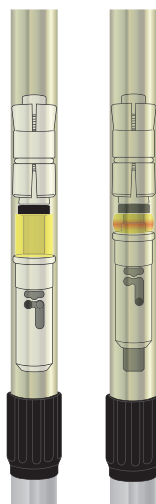

OPTIONAL
03/39 FC

XTR Alu
700839270

Size
280g / 9.87 oz
110cm - 130cm / 44" - 52"
Folded Size / 37cm/15"

Material
Alu F60 - ø18/16/14mm

Grip
LM36

Strap
Adjustable padded

Basket
03/50 small 53mm
03/51 large 87mm

Tip
05/50 Carbide

Optional
Nordic walking bag
Adjustable trekking bag
Basket - 03/39 ø120

ANTI IMPACT

ANTI IMPACT
ON/OFF SPRING SYSTEM

The anti-impact system patented by Gabel absorbs at its maximum and vibrations caused by the collision with the ground and eliminates the transmission of the bad vibrations (lower than 100Hz). Gabel Anti-Impact: the best comfort you can ask for.