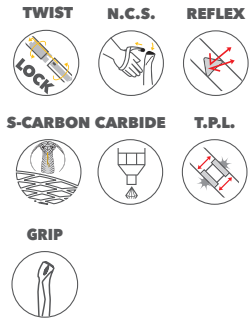

Nordic-Revo Alu Carbon

Snake Carbon + Alu
700835134

Size
220 g / 7.76 oz
105/130 cm / 42"/52"

Material
S-Carbon 100 + Alu - Ø 14/16 mm

Grip
Dual Cork 01/37

Strap
NCS Comfort 02/36 NCS

Basket
TR 03/37F

Tip
Vario Fit + Carbide 05/15 + 08/15

Walking pad
Sport pad - 05/33

Optional
Nordic walking bag
Adjustable trekking bag