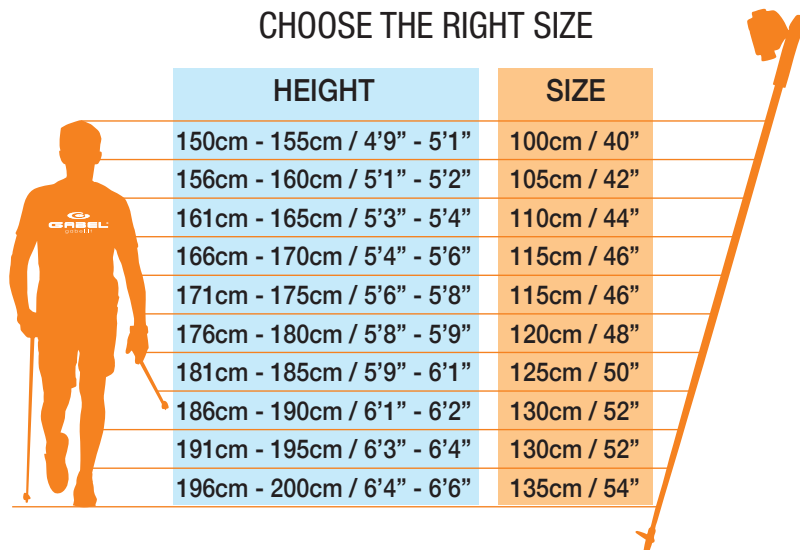

CHOOSE THE RIGHT SIZE

FX-75
700835101

Size
130 g / 4.58 oz
100-130 cm (5 cm) / 40"-52' (2")

Material
S-Carbon 100 - ø 16 mm

Grip
Dual Cork
01/37

Strap
NCS Comfort 02/36 NCS

Tip
Aero+ Active Carbide
05/44 + 08/5