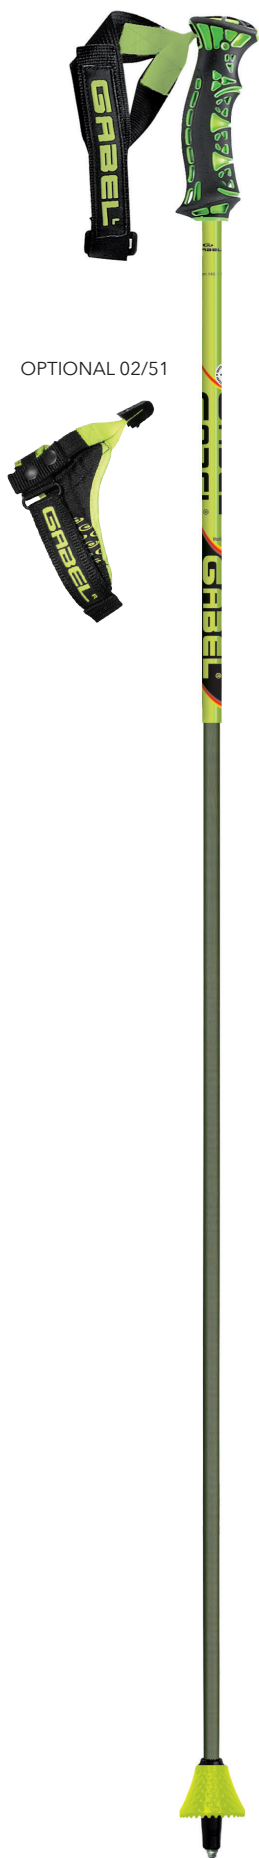

OPTIONAL 02/51

size	q.ty
110 / 44"	
115 / 46"	
120 / 48"	
125 / 50"	
130 / 52"	
135 / 54"	
140 / 56"	

PPK
6R

SLK
700718108

Size
288 g /10,16 oz
110-140 cm / 44"-56"

Material
ALU F60 + Carbon + Kevlar
ø 16/14 mm

Grip
01/51 Biomatrix II

Strap
02/19 - World Cup Click

Basket
03/34 - Wind-Tec

Flex Tip+Tip
05/10 + 08/15
Ultra Light + Carbide Tip