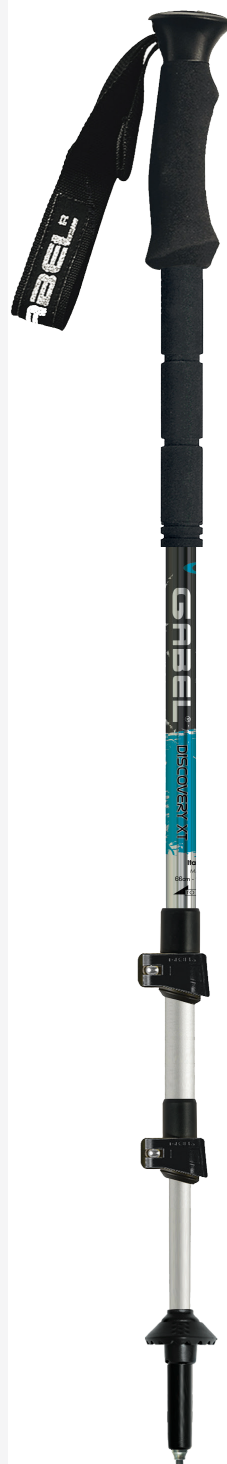

Discovery XT F.L.

6 different activities in one pole

1

alpine skiing

Comfort Automatic
TCS Logo 02/13 LG

+

+ Performance Disc
03/10F ø 60

2

alpine touring

Comfort Automatic
TCS Logo 02/13 LG

+

+ S. S. Power
03/27 F ø90

3

snow shoeing

Comfort Automatic
TCS Logo 02/13 LG

+

+ S. S. Power
03/27 F ø90

4

back country

Comfort Automatic
TCS Logo 02/13 LG

+

+ S. S. Power
03/27 F ø90

5

trekking hiking

Comfort Automatic
TCS Logo 02/13 LG

+

+

+ TR 03/37 ø38 + Tip Protector
05/36 ø11

6

trail running

Comfort Automatic
TCS Logo 02/13 LG

+

TR 03/37 ø38

16 PA

T.C.S.

FAST

MULTI

T.P.L.

CARBIDE

SOFT

DISCOVERY XT F.L.
70084463

Size

270 g / 9.52 oz
66-144cm / 26"-58"

Material

ALU F60 - Ø 18/16/14 mm

Grip

01/29 + 01/80

Strap

02/13 Comfort Automatic TCS
Logo

Basket

03/10+ 03/27F+ 03/37F
Performance Disc + S.S. Power+TR

Tip

05/5 + 08/15
Multi Fit + Carbide -
Walking pad
Tip Protector - 05/36

Optional

Basket - 03/39 ø120

03/27 ø90

03/37 ø38

03/10 ø60

05/36

OPTIONAL
03/39 FG
ø120