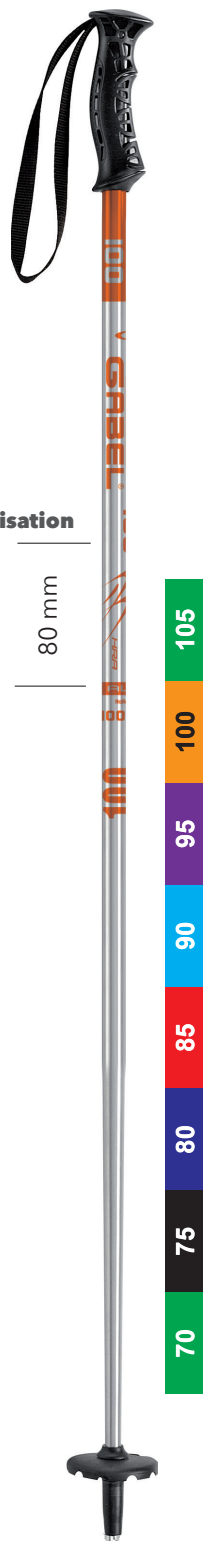

Grip
01/12 PE - Matrix Jr

Strap
02/16 - Jr.

Basket
03/10-F - Performance disc

Flex Tip+Tip
05/10 + 08/2
Ultra Light + Ice

Personalisation

80 mm

Personalisation

80 mm